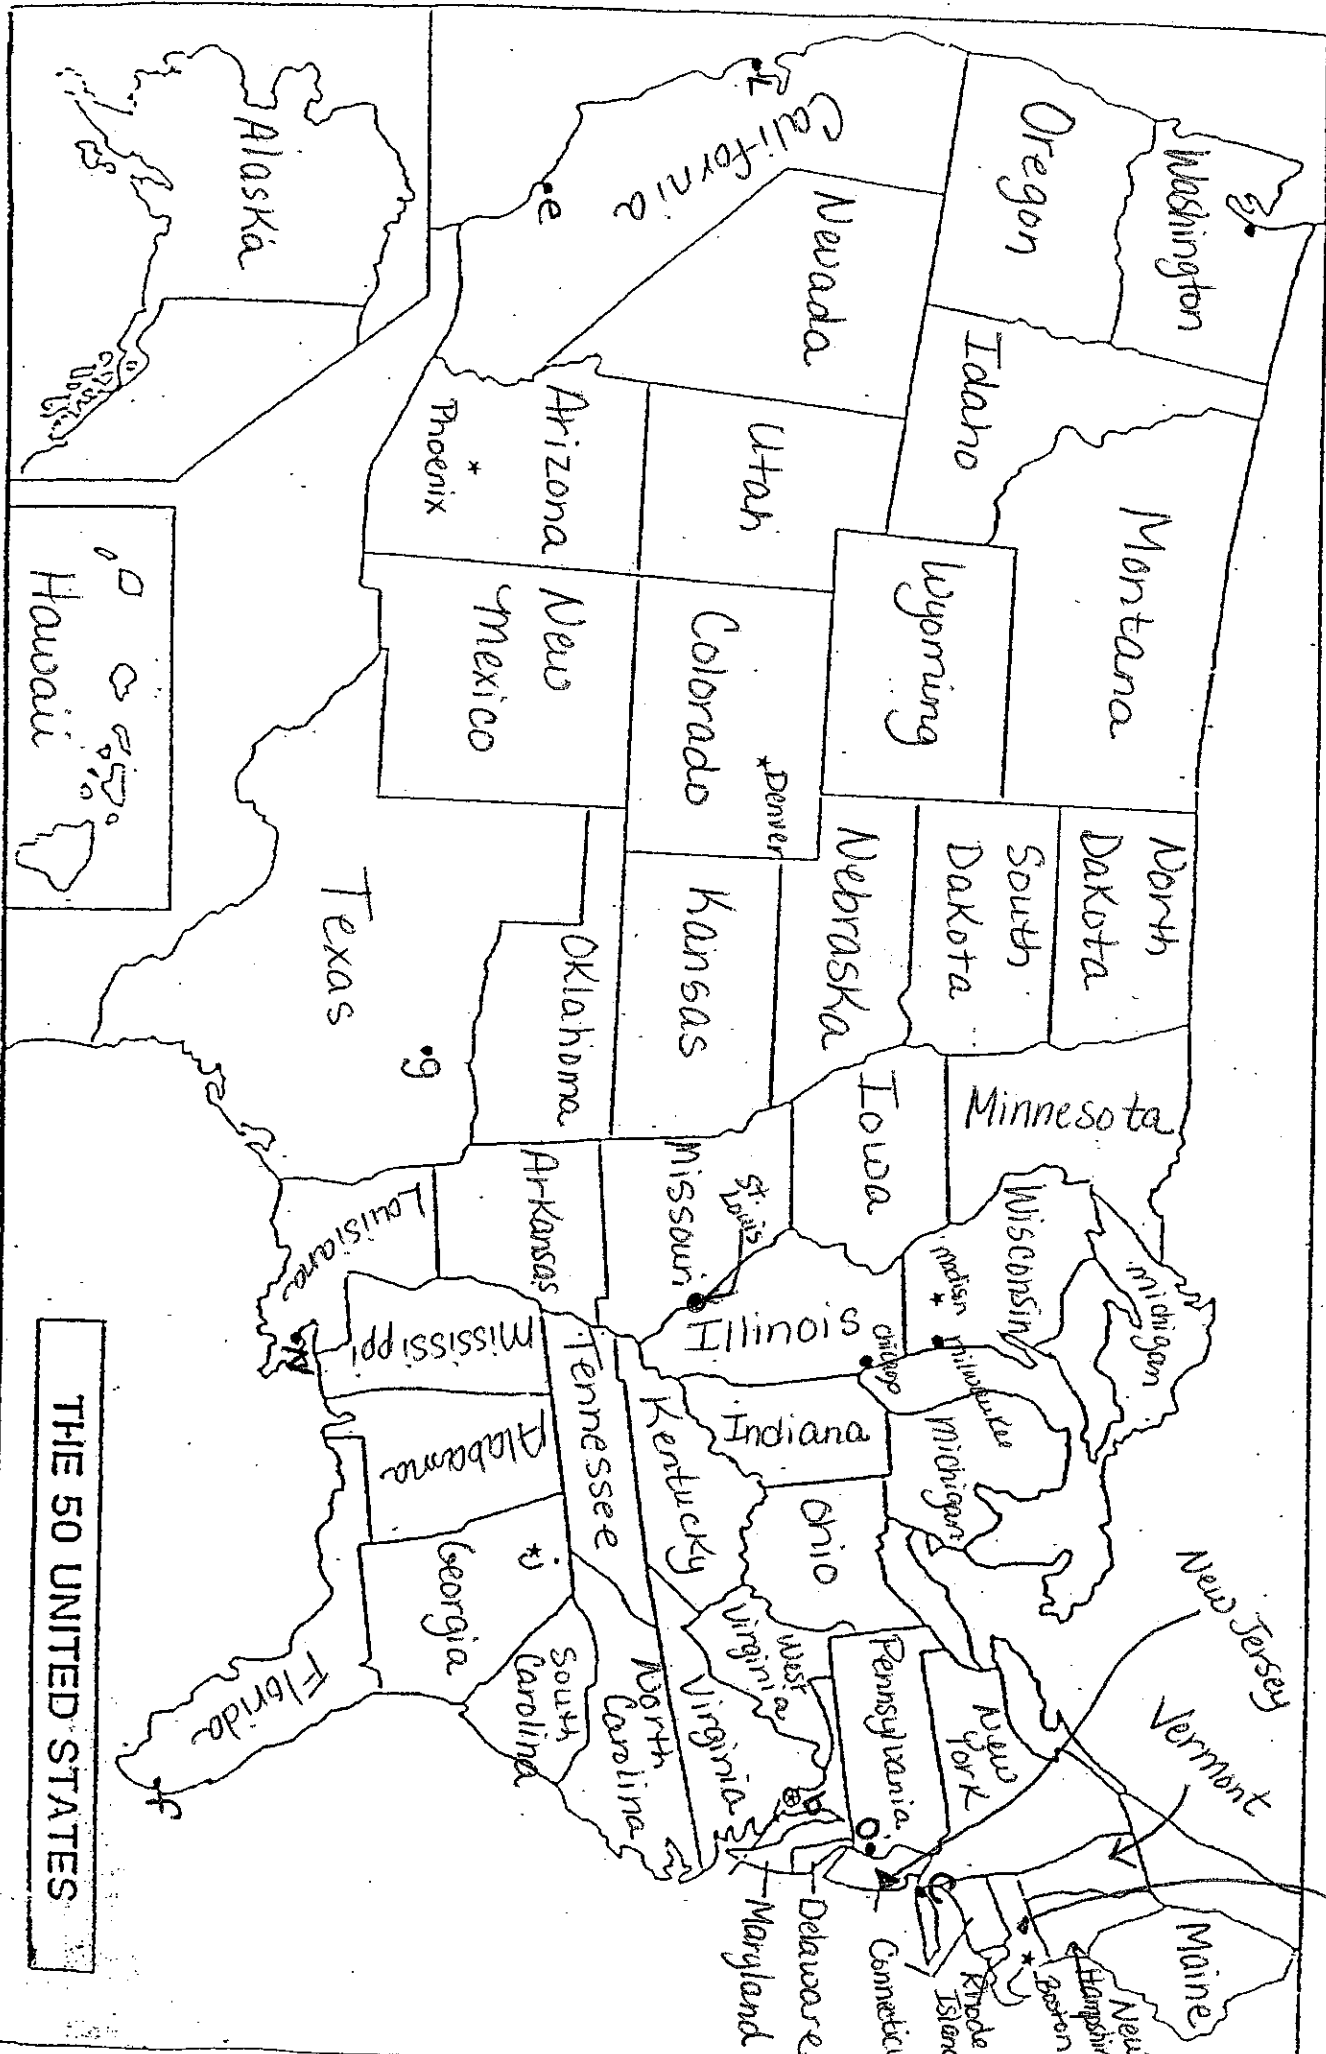

United States: Physical

Grades

LEGEND

- National boundary
- - - State boundary
- ▲ Mountains
- Rivers

0 125 250 Miles
0 200 400 Kilometers

0 100 200 Miles
0 100 200 Kilometers

0 250 500 Miles
0 250 500 Kilometers

World: Continents

Prime Meridian

World: Political
United Kingdom

United States

THE 50 UNITED STATES